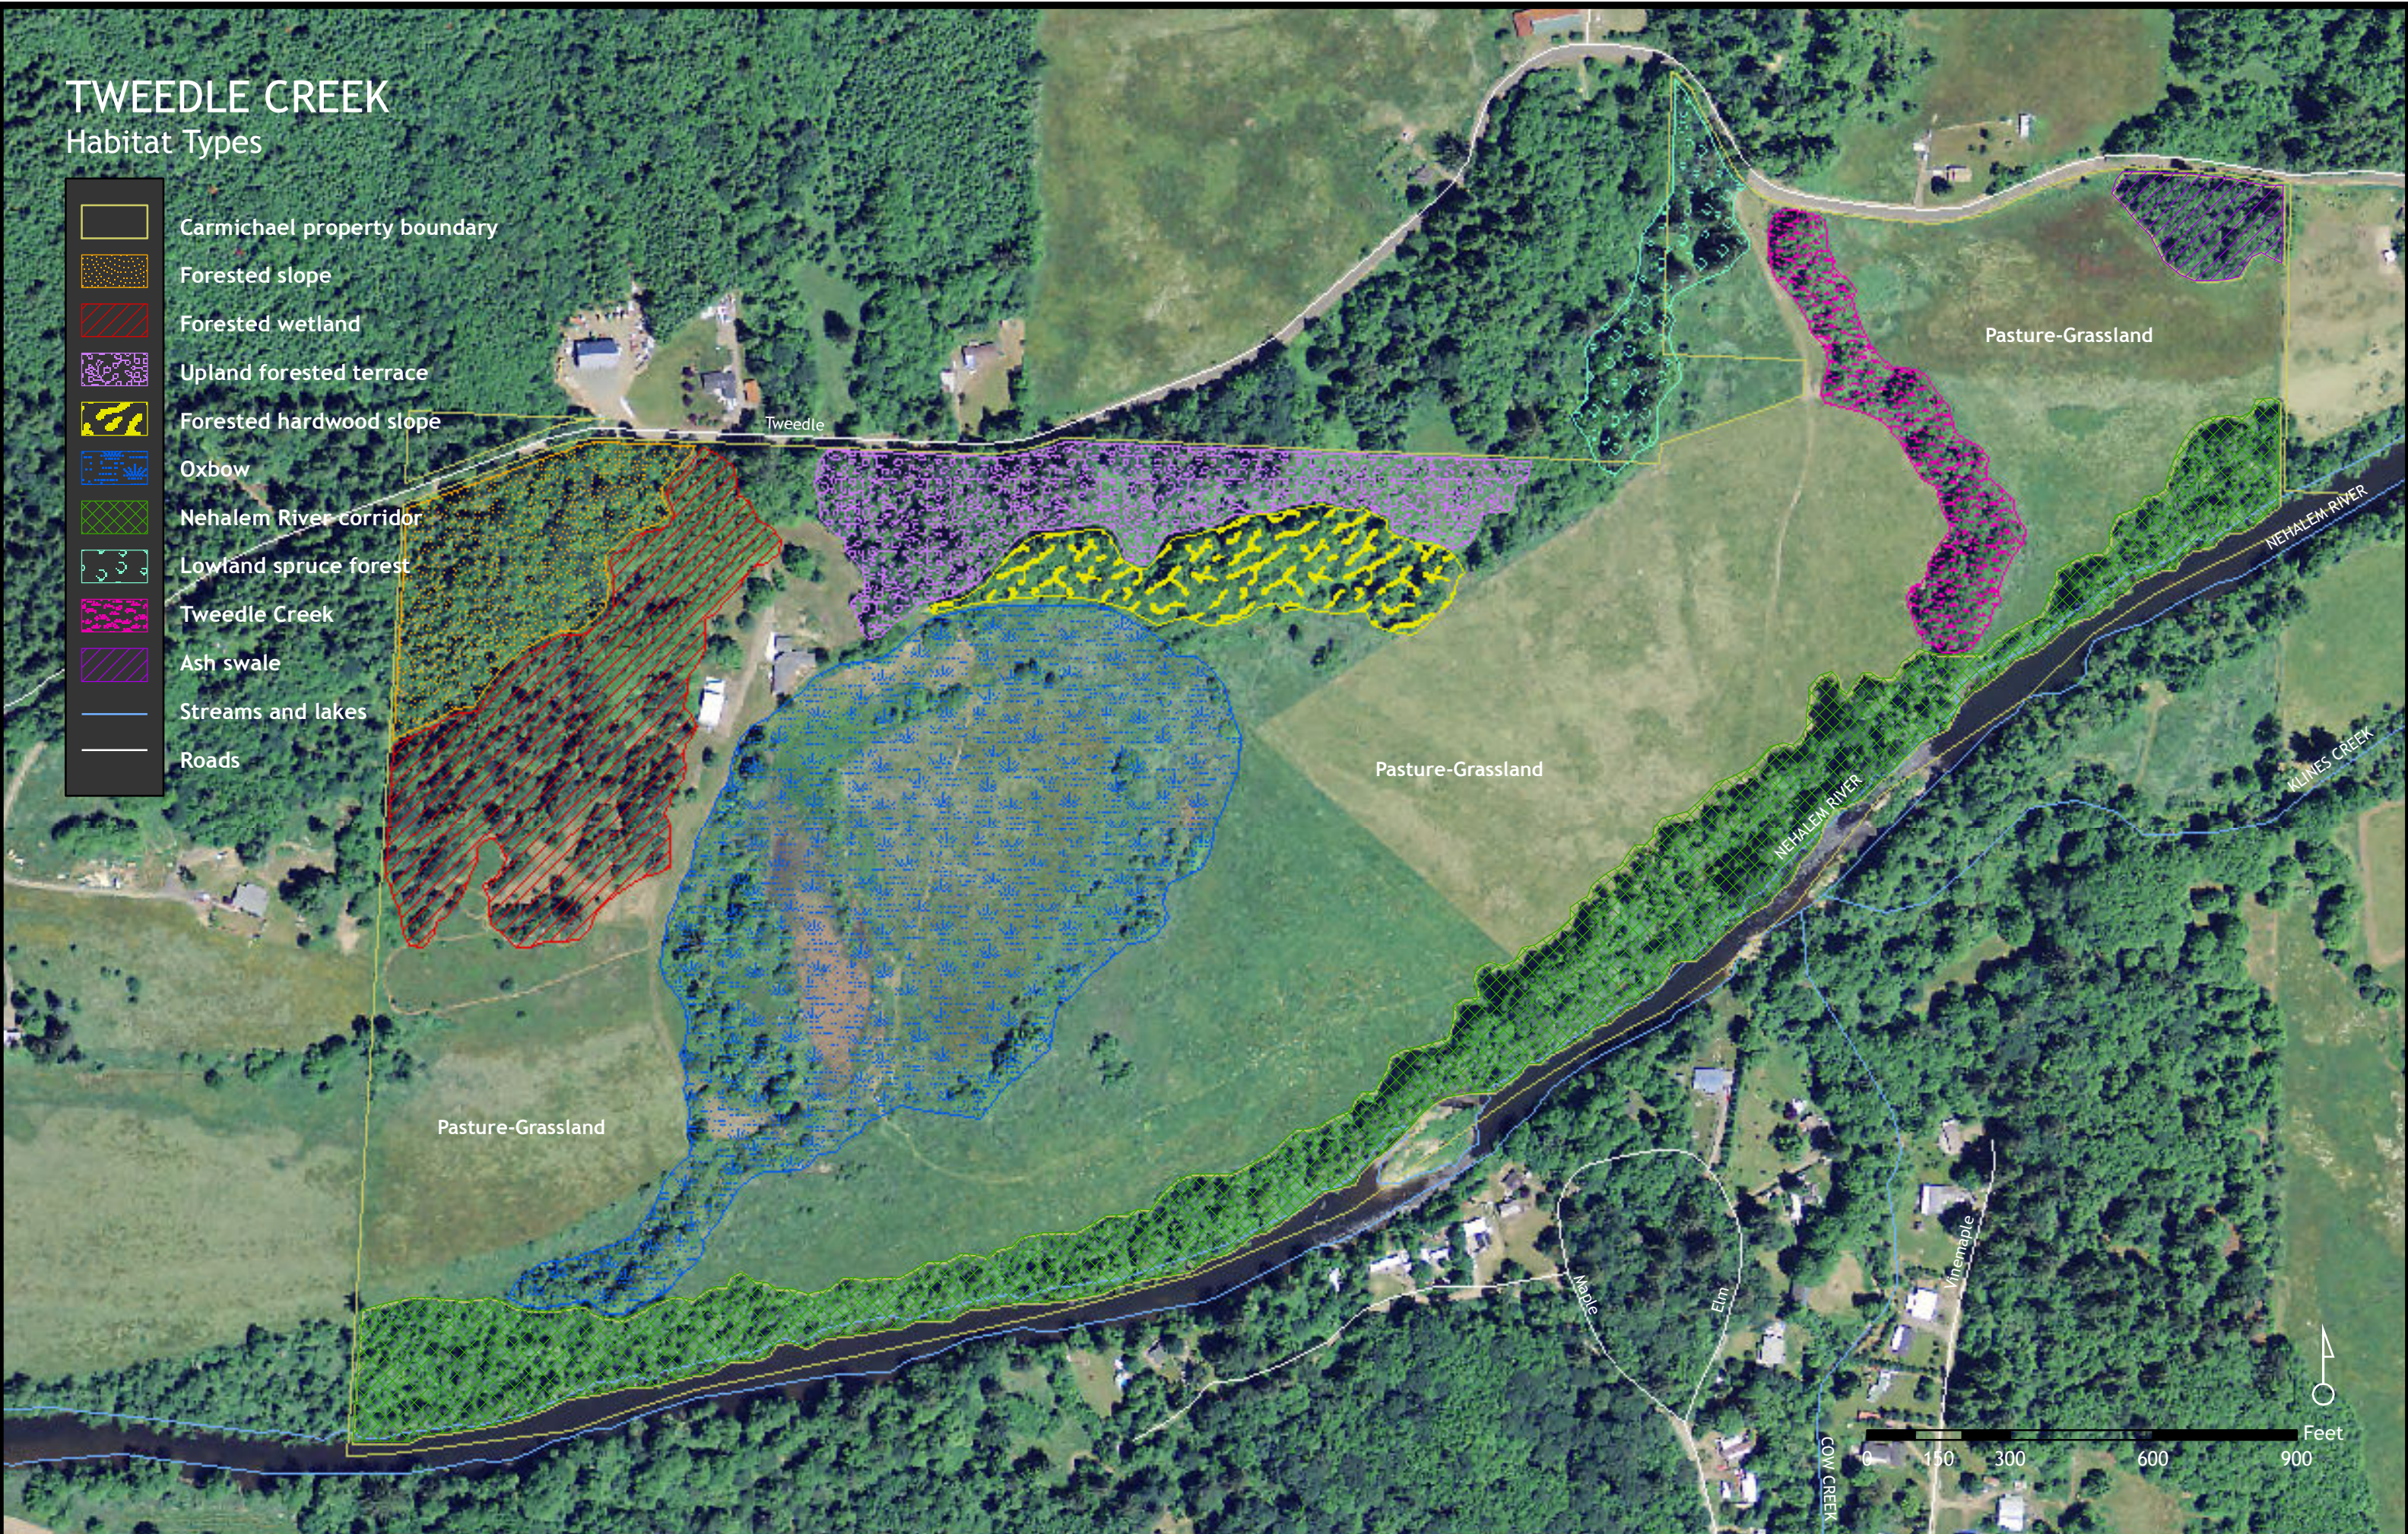

TWEEDLE CREEK

Habitat Types

- Carmichael property boundary
- Forested slope
- Forested wetland
- Upland forested terrace
- Forested hardwood slope
- Oxbow
- Nehalem River corridor
- Lowland spruce forest
- Tweedle Creek
- Ash swale
- Streams and lakes
- Roads

Pasture-Grassland

Pasture-Grassland

Pasture-Grassland

NEHALEM RIVER

NEHALEM RIVER

NEHALEM RIVER

KLINES CREEK

COW CREEK

Maple

Elm

Vinemapple

0 150 300 600 900 Feet